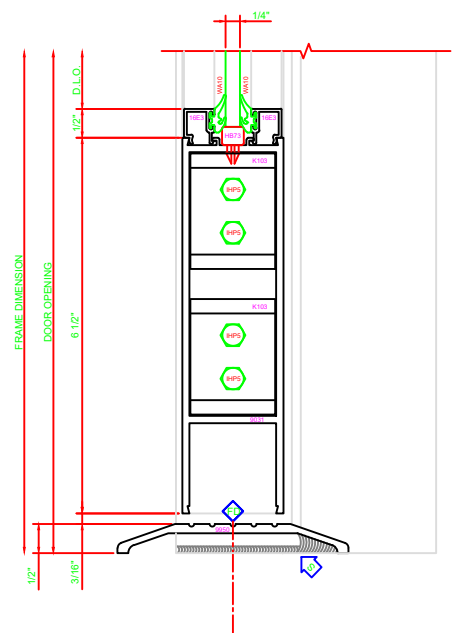

300	STILE
	S/A D500 FOR OFFSET PIVOT/BUTT HINGE

305	STILE
	S/A D500 FOR OFFSET PIVOTS/BUTT HINGE

100	TOP RAIL
	S/A D500

ERASE NOTE:
TOP RAIL FOR SURFACE CLOSERS OR DORMA TYPE C.O.C., NOT LCN C.O.C.

200	BOTTOM RAIL
	S/A D500

FRAME DIMENSION
DOOR OPENING
6 1/2"