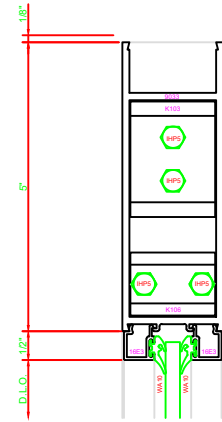

300	STILE
	S/A D500 FOR OFFSET PIVOT/BUTT HINGE

305	STILE
	S/A D500 FOR OFFSET PIVOTS/BUTT HINGE

100	TOP RAIL
	S/A D500

ERASE NOTE:
TOP RAIL FOR SURFACE CLOSERS OR DORMA TYPE C.O.C., NOT LCN C.O.C.

200	BOTTOM RAIL
	S/A D500

FRAME DIMENSION
DOOR OPENING
6 1/2"