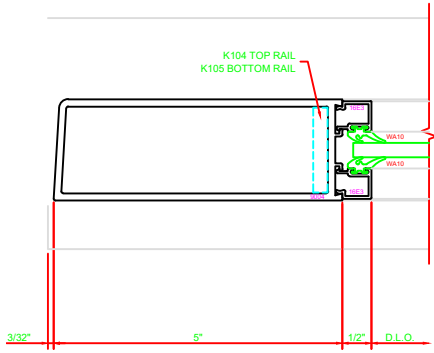

300	STILE
	S/A D500 FOR OFFSET PIVOT/BUTT HINGE

305	STILE
	S/A D500 FOR OFFSET PIVOTS/BUTT HINGE

100	TOP RAIL
	S/A D500

ERASE NOTE:
TOP RAIL FOR SURFACE CLOSERS OR DORMA TYPE C.O.C., NOT LCN C.O.C.

200	BOTTOM RAIL
	S/A D500

FRAME DIMENSION
DOOR OPENING
6 1/2"