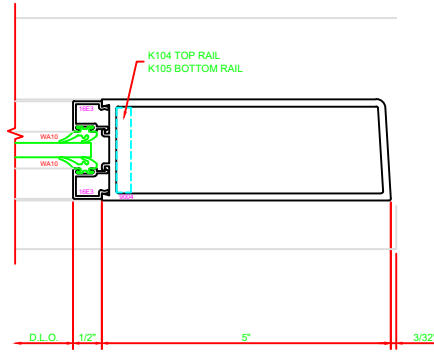

300	STILE
	S/A D500 FOR OFFSET PIVOT/BUTT HINGE

305	STILE
	S/A D500 FOR OFFSET PIVOTS/BUTT HINGE

100	TOP RAIL
	S/A D500

ERASE NOTE:
TOP RAIL FOR SURFACE CLOSERS OR DORMA TYPE C.O.C., NOT LCN C.O.C.

200	BOTTOM RAIL
	S/A D500

FRAME DIMENSION
DOOR OPENING
6 1/2"