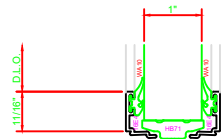

300	STILE
	S/A D500 FOR OFFSET PIVOT/BUTT HINGE

305	STILE
	S/A D500 FOR OFFSET PIVOTS/BUTT HINGE

100	TOP RAIL
	S/A D500

ERASE NOTE:
TOP RAIL FOR SURFACE CLOSERS OR DORMA TYPE C.O.C., NOT LCN C.O.C.

200	BOTTOM RAIL
	S/A D500

FRAME DIMENSION
DOOR OPENING
6 1/2"