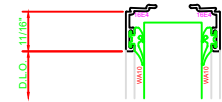

300	STILE
	S/A D500 FOR OFFSET PIVOT/BUTT HINGE

305	STILE
	S/A D500 FOR OFFSET PIVOTS/BUTT HINGE

100	TOP RAIL
	S/A D500

ERASE NOTE:
TOP RAIL FOR SURFACE CLOSERS OR DORMA TYPE C.O.C., NOT LCN C.O.C.

200	BOTTOM RAIL
	S/A D500

FRAME DIMENSION
DOOR OPENING
6 1/2"